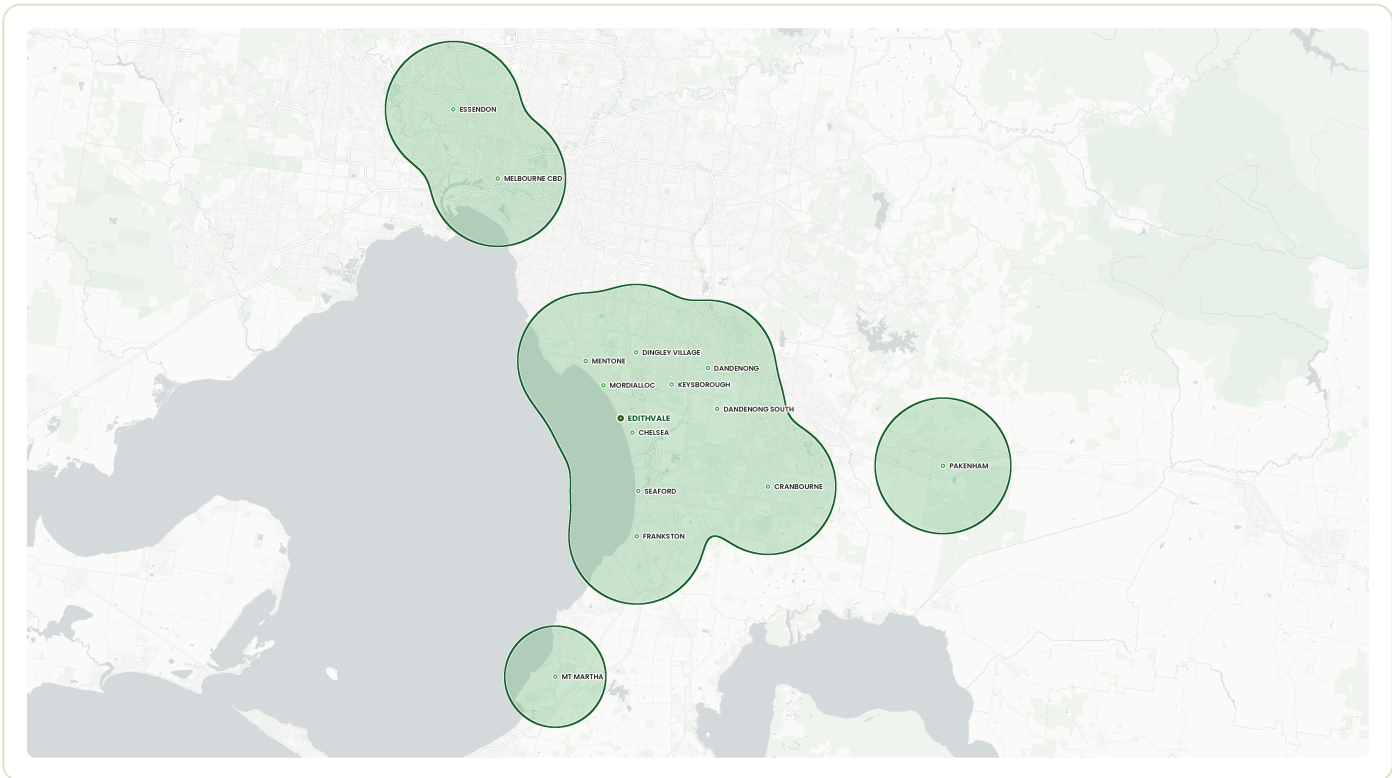

WHERE WE WORK

Our Service Area

Commercial grounds maintenance across greater Melbourne — anchored in the bayside south-east corridor, reaching north to the CBD and inner suburbs, and east out to Pakenham.

[Free quotes](#)

🟩 Areas we service ● Suburbs ● Edithvale — our home base

COUNCILS

City of Melbourne · City of Moonee Valley · City of Kingston · City of Frankston · Mornington Peninsula Shire · City of Greater Dandenong · City of Casey · Cardinia Shire

MAJOR SUBURBS

Melbourne CBD · Essendon · Mentone · Parkdale · Mordialloc · Aspendale · Edithvale · Chelsea · Seaford · Frankston · Mt Martha · Dingley Village · Keysborough · Dandenong · Dandenong South · Cranbourne · Pakenham